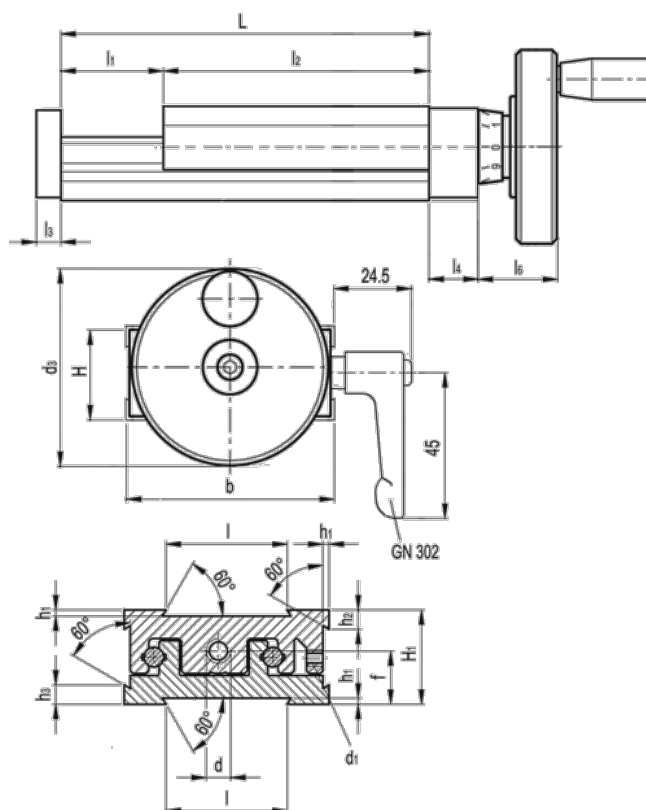

# Data Sheet

Article number: 20773031

Description: Adjustable slide unit  
GN 900-120-210-50-H-2

## Measures

|           |                 |
|-----------|-----------------|
| b = 120   | h2 = 13.8       |
| d = M10x1 | h3 = 13.8       |
| d1 = M5   | l = 80          |
| d3 = 100  | L - l1 = 210-50 |
| f = 26.3  | l2 = 160        |
| H = 45.0  | l3 = 10         |
| h1 = 2.0  | l4 = 18         |
| H1 = 46   | l6 = 40         |